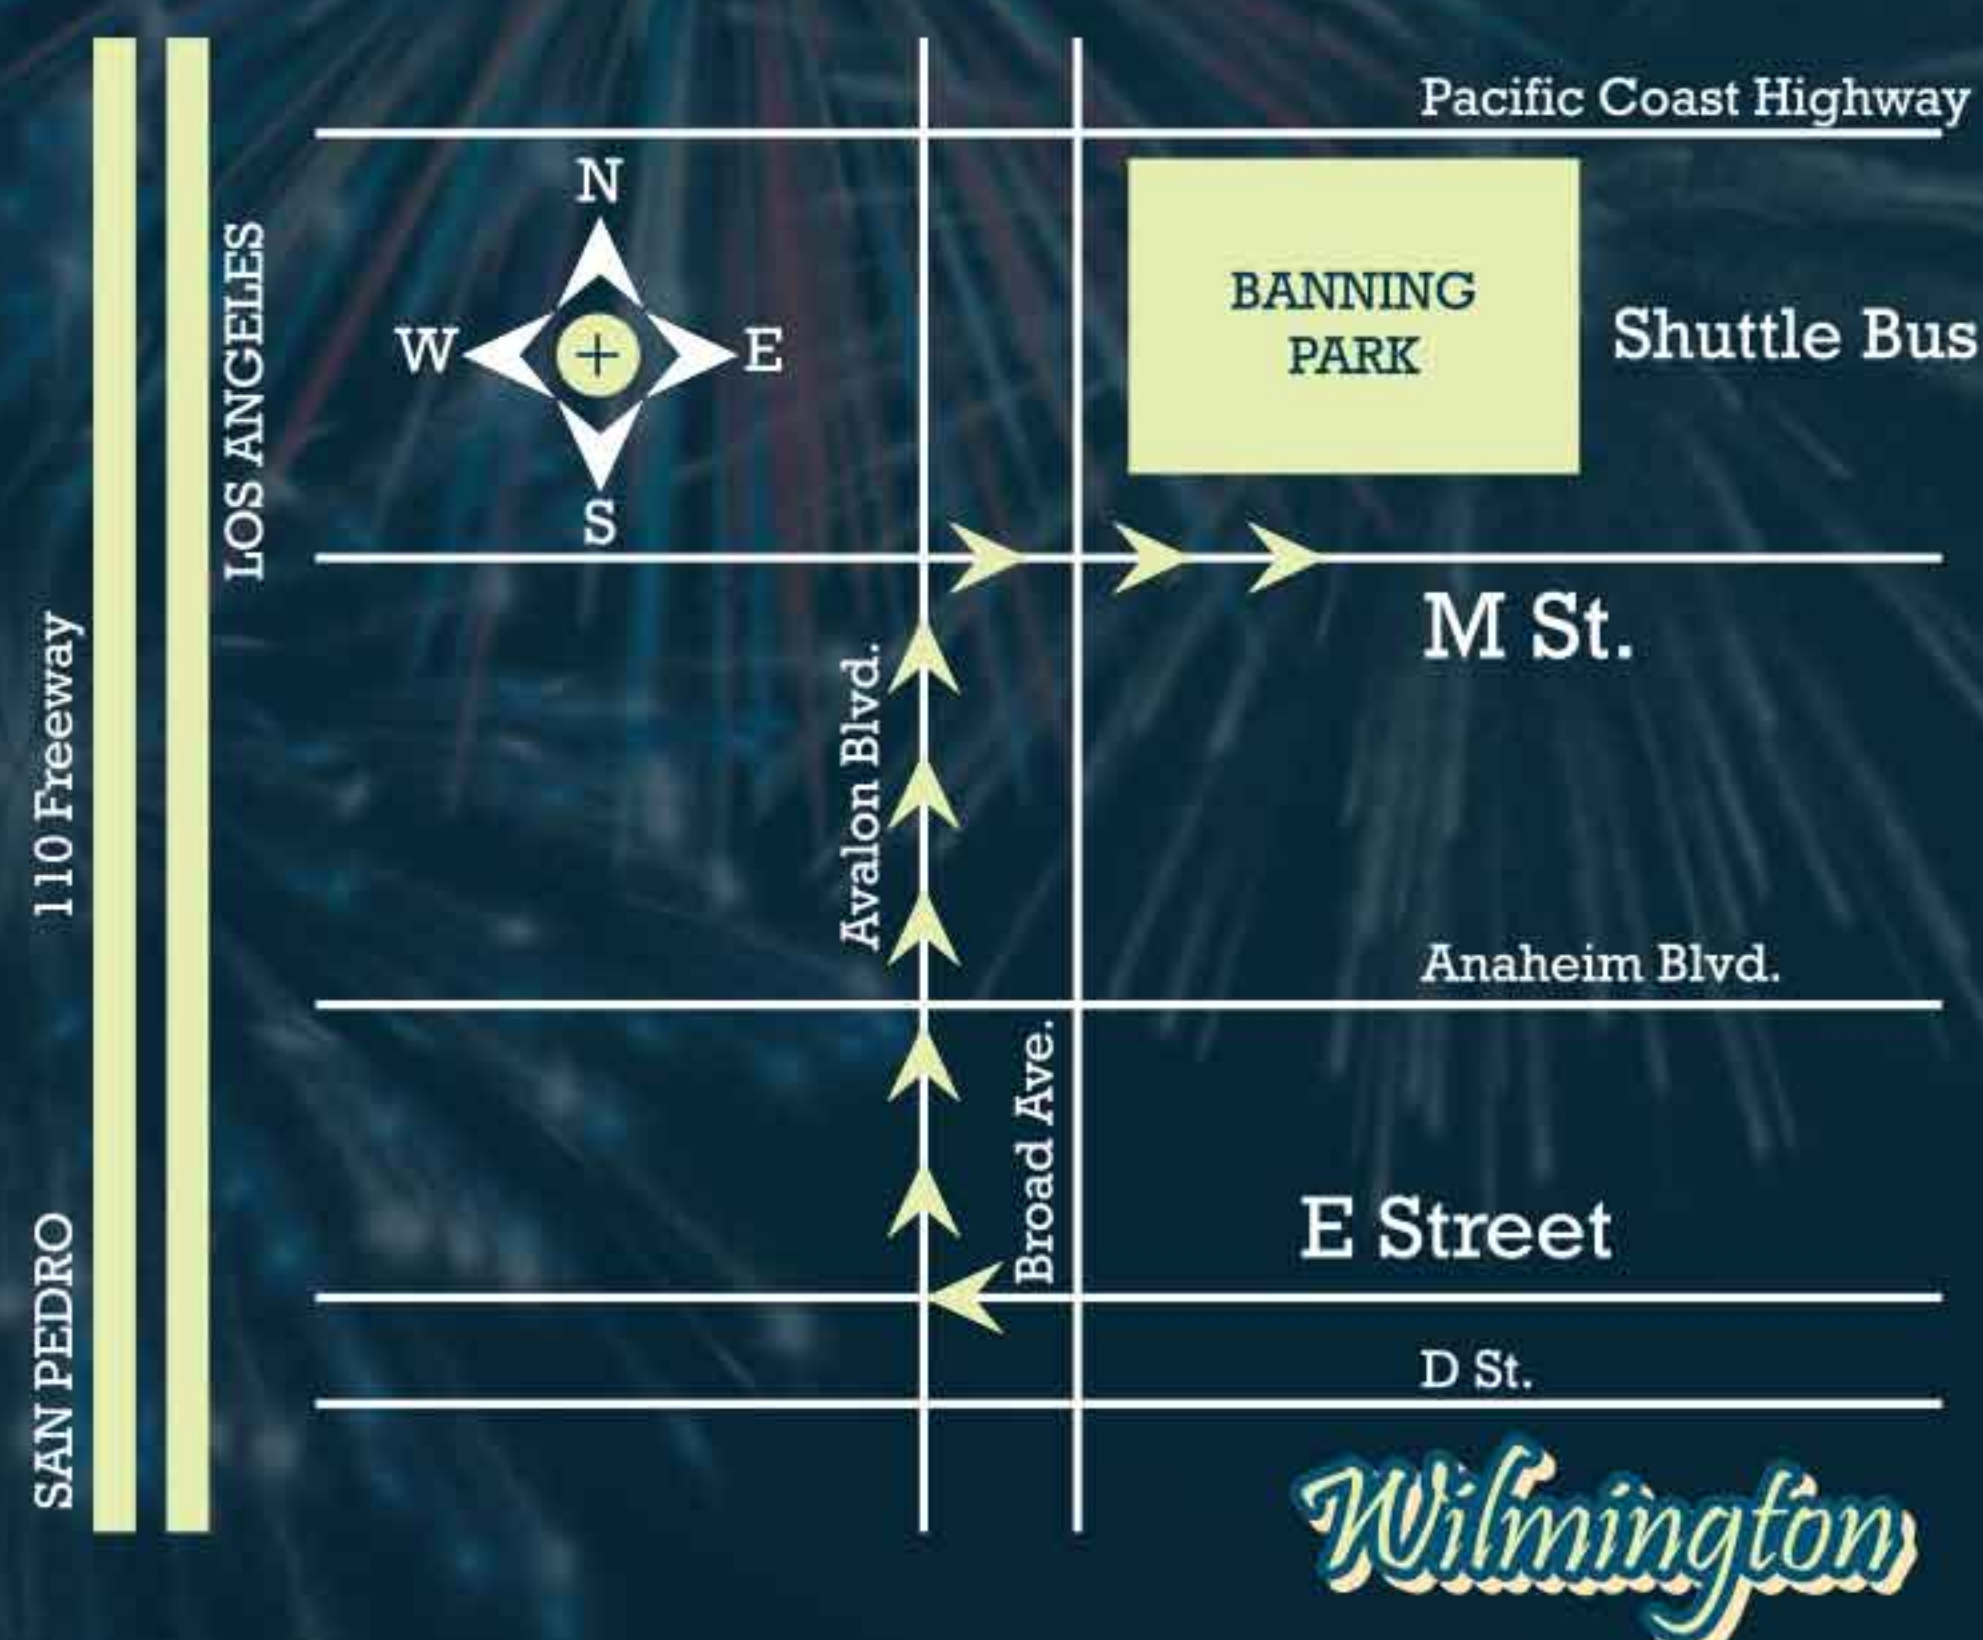

# Labor Day Parade

Anniversary Jubilee

40<sup>TH</sup>

Yesterday, Today, & Tomorrow

**MARCH STARTS AT: BROAD & E. ST. IN WILMINGTON ASSEMBLY BEGINS AT 8 AM MARCH DEPARTS AT 10 AM RALLY AT BANNING PARK AT 12 PM SPEAKERS, MUSIC, SHUTTLE BUSES, HOT DOGS, SOFT DRINKS, & MORE!**

**LA MARCHA COMIENZA EN: BROAD Y E. ST EN WILMINGTON FORMACION EMPIEZA 8 AM - LA MARCHA SALE 10 AM REUNION EN BANNING PARK 12 PM — VOCEROS, MUSICA, AUTOBUSES DE TRANSPORTE, HOT DOGS, SODAS, Y MUCHO MAS!**